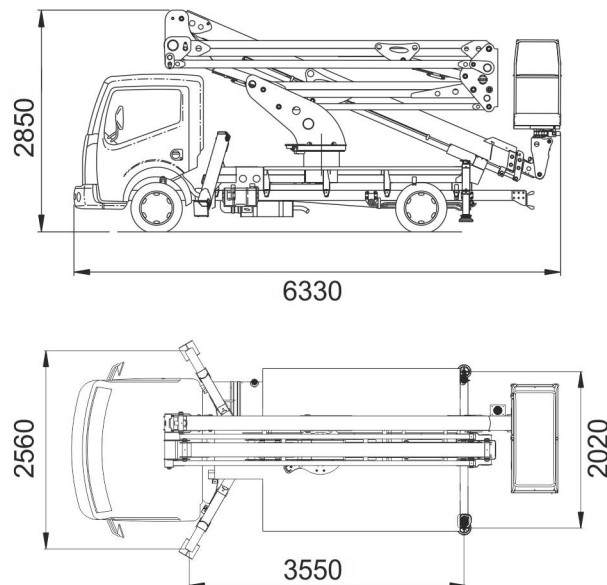

CMC[®]

AERIAL PLATFORMS

TB240

CMC TB240

* Changeable data according to the truck

INK STUDIO ITALIA

C.M.C. Srl: S.P. 231 Km 1 +900 - 70026 Modugno (Ba) ITALY - Tel. +39 080 5326606 - fax +39 0805368541

info@cmclift.com • www.cmclift.com